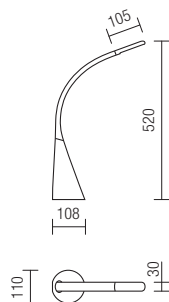

Technical info

- art. 01-1037 White/Wood
- art. 01-1038 Silver/Black
- art. 01-1039 Black/Black

Led type	LED SMD 12 pcs x 0,29W
Power	3,5W
Input	220V-240V, 50/60Hz
Color temperature	3000K
Lumen source	420 lm
Lumen system	330 lm
CRI	82