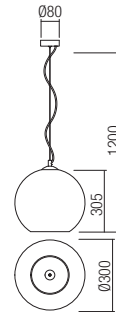

art. **01-2071** Gradually Smoke
 art. **01-2072** Gradually Copper

Lampholder E27
 Power 1x max. 42W
 Input 230V, 50Hz

CE IP20

art. **01-2073** Gradually Smoke
 art. **01-2074** Gradually Copper

Lampholder E27
 Power 1x max. 42W
 Input 230V, 50Hz

CE IP20

art. **01-2075** Gradually Smoke
 art. **01-2076** Gradually Copper

Lampholder E27
 Power 1x max. 42W
 Input 230V, 50Hz

CE IP20

art. **01-2077** Gradually Smoke
 art. **01-2078** Gradually Copper

Lampholder E27
 Power 1x max. 42W
 Input 230V, 50Hz