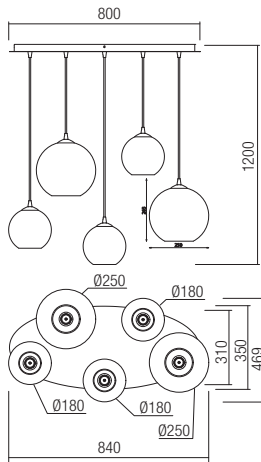

art. **01-2071** Gradually Smoke
 art. **01-2072** Gradually Copper

Lampholder E27
 Power 1x max. 42W
 Input 230V, 50Hz

CE IP20

art. **01-2073** Gradually Smoke
 art. **01-2074** Gradually Copper

Lampholder E27
 Power 1x max. 42W
 Input 230V, 50Hz

CE IP20

art. **01-2075** Gradually Smoke
 art. **01-2076** Gradually Copper

Lampholder E27
 Power 1x max. 42W
 Input 230V, 50Hz

CE IP20

art. **01-2077** Gradually Smoke
 art. **01-2078** Gradually Copper

Lampholder E27
 Power 1x max. 42W
 Input 230V, 50Hz

CE IP20

art. **01-2079** Gradually Smoke
 art. **01-2080** Gradually Copper

Lampholder E27
 Power 5x max. 42W
 Input 230V, 50Hz

CE IP20