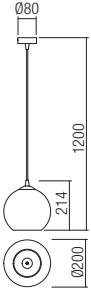

art. **01-2071** Gradually Smoke
art. **01-2072** Gradually Copper