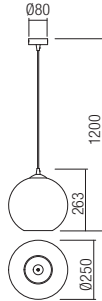

art. **01-2071** Gradually Smoke
 art. **01-2072** Gradually Copper

Lampholder E27
 Power 1x max. 42W
 Input 230V, 50Hz

CE IP20

art. **01-2073** Gradually Smoke
 art. **01-2074** Gradually Copper

Lampholder E27
 Power 1x max. 42W
 Input 230V, 50Hz