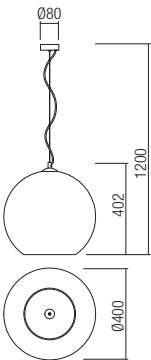

art. **01-2071** Gradually Smoke
 art. **01-2072** Gradually Copper

Lampholder E27
 Power 1x max. 42W
 Input 230V, 50Hz

CE IP20

art. **01-2073** Gradually Smoke
 art. **01-2074** Gradually Copper

Lampholder E27
 Power 1x max. 42W
 Input 230V, 50Hz

CE IP20

art. **01-2075** Gradually Smoke
 art. **01-2076** Gradually Copper

Lampholder E27
 Power 1x max. 42W
 Input 230V, 50Hz

CE IP20

art. **01-2077** Gradually Smoke
 art. **01-2078** Gradually Copper

Lampholder E27
 Power 1x max. 42W
 Input 230V, 50Hz

CE IP20

art. **01-2079** Gradually Smoke
 art. **01-2080** Gradually Copper

Lampholder E27
 Power 5x max. 42W
 Input 230V, 50Hz

CE IP20