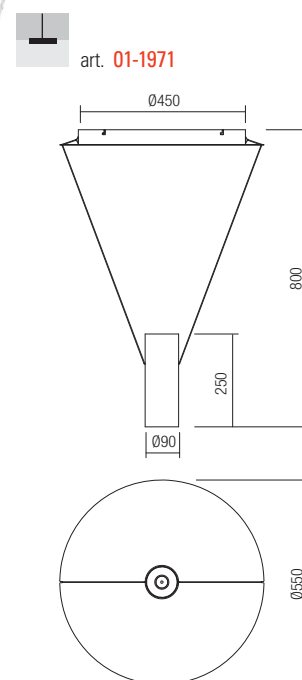

Technical info

Led type	EPISTAR COB LED 2 pc x 12W
Power	24W
Input	220-240V, 50/60Hz
Color temperature	3000K
Lumen source	2472 lm
Lumen system	1429 lm
Optic	24°/26°
CRI	90
Dimmable (3 step)	☉

CE IP20

Led type	EPISTAR COB LED 2 pc x 18W
Power	36W
Input	220-240V, 50/60Hz
Color temperature	3000K
Lumen source	3708 lm
Lumen system	1952 lm
Optic	24°/26°
CRI	90
Dimmable (3 step)	☉