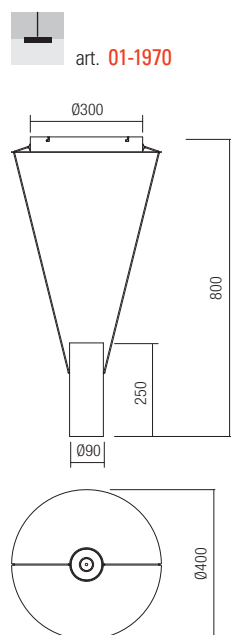

Technical info

Led type	EPISTAR COB LED 2 pc x 12W
Power	24W
Input	220-240V, 50/60Hz
Color temperature	3000K
Lumen source	2472 lm
Lumen system	1429 lm
Optic	24°/26°
CRI	90
Dimmable (3 step)	☉

CE IP20

Led type	EPISTAR COB LED 2 pc x 18W
Power	36W
Input	220-240V, 50/60Hz
Color temperature	3000K
Lumen source	3708 lm
Lumen system	1952 lm
Optic	24°/26°
CRI	90
Dimmable (3 step)	☉