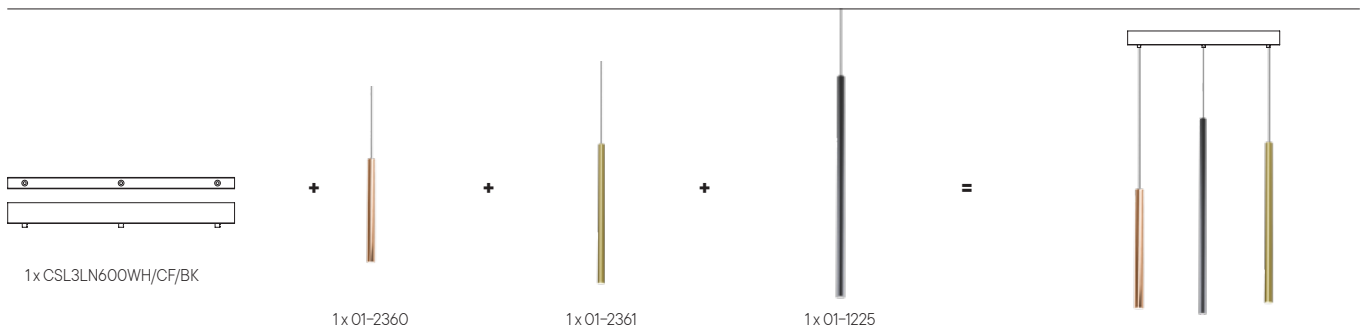

- art. **01-1220** Sand White
- art. **01-1221** Sand Black
- art. **01-2365** Sand Coffee
- art. **01-2360** Rose Gold
- art. **01-2359** Brushed Brass

- art. **01-1222** Sand White
- art. **01-1223** Sand Black
- art. **01-2366** Sand Coffee
- art. **01-2362** Rose Gold
- art. **01-2361** Brushed Brass

- art. **01-1224** Sand White
- art. **01-1225** Sand Black
- art. **01-2367** Sand Coffee
- art. **01-2364** Rose Gold
- art. **01-2363** Brushed Brass

Led type	BRIDGELUX SMD LED 5050 1pc x 6W
Power	6W
Input	220V-240V, 50/60Hz
Color temperature	3000K
Lumen source	630 lm
Lumen system	396 lm
Optic	18°
CRI	90
Not dimmable	
CE IP20	

Led type	BRIDGELUX SMD LED 5050 1pc x 6W
Power	6W
Input	220V-240V, 50/60Hz
Color temperature	3000K
Lumen source	630 lm
Lumen system	396 lm
Optic	18°
CRI	90
Not dimmable	
CE IP20	

Led type	BRIDGELUX SMD LED 5050 1pc x 6W
Power	6W
Input	220V-240V, 50/60Hz
Color temperature	3000K
Lumen source	630 lm
Lumen system	396 lm
Optic	18°
CRI	90
Not dimmable	
CE IP20	

Samples of composition/Exemple de combinații/Esempi di composizione

Multiple pendants must be installed with one of the canopy options listed on pages 673/675.
Variante multiple de suspensii pot fi asamblate cu ajutorul bazelor optionale prezentate la paginile 673/675.
Sospensioni multiple possono essere installate sui rosoni presenti alle pagine 673/675.