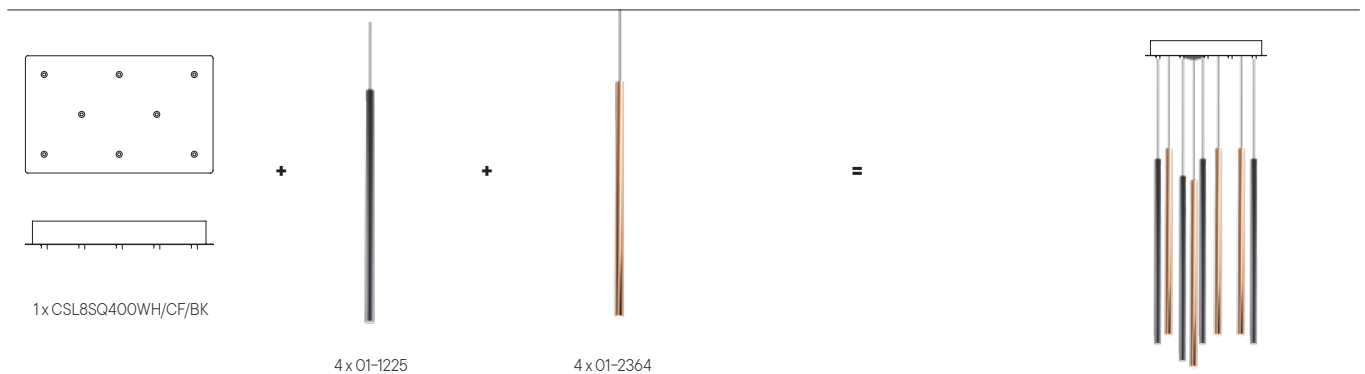

- art. **01-1220** Sand White
- art. **01-1221** Sand Black
- art. **01-2365** Sand Coffee
- art. **01-2360** Rose Gold
- art. **01-2359** Brushed Brass

- art. **01-1222** Sand White
- art. **01-1223** Sand Black
- art. **01-2366** Sand Coffee
- art. **01-2362** Rose Gold
- art. **01-2361** Brushed Brass

- art. **01-1224** Sand White
- art. **01-1225** Sand Black
- art. **01-2367** Sand Coffee
- art. **01-2364** Rose Gold
- art. **01-2363** Brushed Brass

Led type	BRIDGELUX SMD LED 5050 1pc x 6W
Power	6W
Input	220V-240V, 50/60Hz
Color temperature	3000K
Lumen source	630 lm
Lumen system	396 lm
Optic	18°
CRI	90
Not dimmable	
CE IP20	

Led type	BRIDGELUX SMD LED 5050 1pc x 6W
Power	6W
Input	220V-240V, 50/60Hz
Color temperature	3000K
Lumen source	630 lm
Lumen system	396 lm
Optic	18°
CRI	90
Not dimmable	
CE IP20	

Led type	BRIDGELUX SMD LED 5050 1pc x 6W
Power	6W
Input	220V-240V, 50/60Hz
Color temperature	3000K
Lumen source	630 lm
Lumen system	396 lm
Optic	18°
CRI	90
Not dimmable	
CE IP20	

Samples of composition/Exemple de combinații/Esempi di composizione

Multiple pendants must be installed with one of the canopy options listed on pages 673/675.
Variante multiple de suspensii pot fi asamblate cu ajutorul bazelor optionale prezentate la paginile 673/675.
Sospensioni multiple possono essere installate sui rosoni presenti alle pagine 673/675.