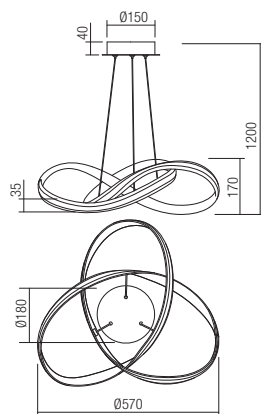

Led type	SMD LED 2835 342 pcs x 0,11W	
Power	37W	
Input	220V-240V, 50/60Hz	
Color temperature	3000K	4000K
Lumen source	4803 lm	5043 lm
Lumen system	2978 lm	3127 lm
CRI	80	
Dimmable (3 step)	☉	

CE IP20

Led type	SMD LED 2835 342 pcs x 0,11W	
Power	37W	
Input	220V-240V, 50/60Hz	
Color temperature	3000K	4000K
Lumen source	4803 lm	5043 lm
Lumen system	2978 lm	3127 lm
CRI	80	
Dimmable (3 step)	☉	

CE IP20

Led type	SMD LED 2835 480 pcs x 0,10W	
Power	55W	
Input	220V-240V, 50/60Hz	
Color temperature	3000K	4000K
Lumen source	6882 lm	7266 lm
Lumen system	4267 lm	4480 lm
CRI	80	
Dimmable (3 step)	☉	

CE IP20