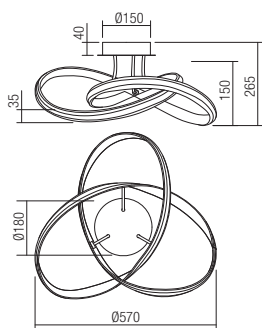

Led type	SMD LED 2835 342 pcs x 0,11W	
Power	37W	
Input	220V-240V, 50/60Hz	
Color temperature	3000K	4000K
Lumen source	4803 lm	5043 lm
Lumen system	2978 lm	3127 lm
CRI	80	
Dimmable (3 step)	☉	

CE IP20

Led type	SMD LED 2835 342 pcs x 0,11W	
Power	37W	
Input	220V-240V, 50/60Hz	
Color temperature	3000K	4000K
Lumen source	4803 lm	5043 lm
Lumen system	2978 lm	3127 lm
CRI	80	
Dimmable (3 step)	☉	

CE IP20

Led type	SMD LED 2835 480 pcs x 0,10W	
Power	55W	
Input	220V-240V, 50/60Hz	
Color temperature	3000K	4000K
Lumen source	6882 lm	7266 lm
Lumen system	4267 lm	4480 lm
CRI	80	
Dimmable (3 step)	☉	

CE IP20