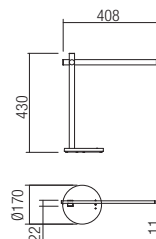

art. **01-2212** Sand White
art. **01-2213** Sand Black

Led type	SMD LED 2835 60 pcs x 0,09W
Power	5,5W
Input	220-240V, 50/60Hz
Color temperature	CCT 3000/4500/6500K
Lumen source	680 lm
Lumen system	465 lm
CRI	80
Dimmable (3 step)	