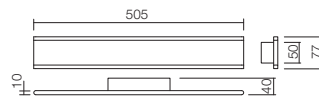

- art. **01-2298** Sand White
- art. **01-2299** Sand Black

Led type	SMD LED 2835 80 pcs x 0,2W
Power	16W
Input	220-240V, 50/60Hz
Color temperature	3000K
Lumen source	1908 lm
Lumen system	1168 lm
CRI	80
Not dimmable	

IP20

- art. **01-2300** Sand White
- art. **01-2301** Sand Black

Led type	SMD LED 2835 120 pcs x 0,2W
Power	24W
Input	220-240V, 50/60Hz
Color temperature	3000K
Lumen source	2901 lm
Lumen system	1824 lm
CRI	80
Not dimmable	

IP20