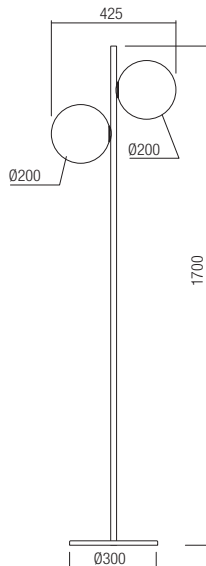

01-2643

art. **01-2640** Brushed Bronze  
art. **01-2641** Matt Black

art. **01-2642** Brushed Bronze  
art. **01-2643** Matt Black

Lampholder E14  
Power 1x max. 28W  
Input 230V, 50Hz

CE IP20

Lampholder E14  
Power 2x max. 28W  
Input 230V, 50Hz

CE IP20

art. **01-1633** Brushed Bronze  
art. **01-2646** Matt Black

Lampholder E27  
Power 2 x max. 42W  
Input 230V, 50Hz

CE IP20

art. **01-1634** Brushed Bronze  
art. **01-2647** Matt Black

Lampholder E14  
Power 3 x max. 28W  
Input 230V, 50Hz

CE IP20

art. **01-1635** Brushed Bronze  
art. **01-2648** Matt Black

Lampholder E14  
Power 5 x max. 28W  
Input 230V, 50Hz

CE IP20

art. **01-2649** Brushed Bronze  
art. **01-2650** Matt Black

Lampholder E14  
Power 1 x max. 28W  
Input 230V, 50Hz

CE IP20

art. **01-2651** Brushed Bronze  
art. **01-2652** Matt Black

Lampholder E27  
Power 2 x max. 42W  
Input 230V, 50Hz

CE IP20

art. **01-2644** Brushed Bronze  
art. **01-2645** Matt Black

Lampholder E27  
Power 2 x max. 42W  
Input 230V, 50Hz