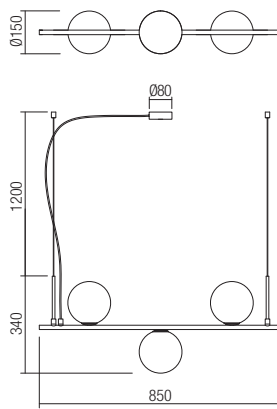

01-2643

art. **01-2640** Brushed Bronze  
art. **01-2641** Matt Black

art. **01-2642** Brushed Bronze  
art. **01-2643** Matt Black

Lampholder E14  
Power 1x max. 28W  
Input 230V, 50Hz

CE IP20

Lampholder E14  
Power 2x max. 28W  
Input 230V, 50Hz

CE IP20

art. **01-1633** Brushed Bronze  
art. **01-2646** Matt Black

Lampholder E27  
Power 2 x max. 42W  
Input 230V, 50Hz

CE IP20

art. **01-1634** Brushed Bronze  
art. **01-2647** Matt Black

Lampholder E14  
Power 3 x max. 28W  
Input 230V, 50Hz

CE IP20

art. **01-1635** Brushed Bronze  
art. **01-2648** Matt Black

Lampholder E14  
Power 5 x max. 28W  
Input 230V, 50Hz

CE IP20

art. **01-2649** Brushed Bronze  
art. **01-2650** Matt Black

Lampholder E14  
Power 1 x max. 28W  
Input 230V, 50Hz