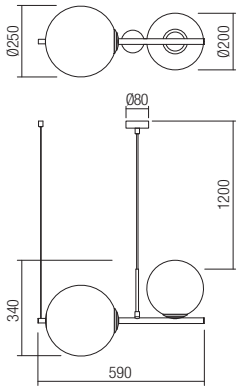

01-2643

art. **01-2640** Brushed Bronze  
art. **01-2641** Matt Black

art. **01-2642** Brushed Bronze  
art. **01-2643** Matt Black

Lampholder E14  
Power 1x max. 28W  
Input 230V, 50Hz

CE IP20

Lampholder E14  
Power 2x max. 28W  
Input 230V, 50Hz

CE IP20

art. **01-1633** Brushed Bronze  
art. **01-2646** Matt Black

Lampholder E27  
Power 2 x max. 42W  
Input 230V, 50Hz

CE IP20

art. **01-1634** Brushed Bronze  
art. **01-2647** Matt Black

Lampholder E14  
Power 3 x max. 28W  
Input 230V, 50Hz