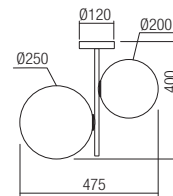

01-2643

art. **01-2640** Brushed Bronze  
art. **01-2641** Matt Black

art. **01-2642** Brushed Bronze  
art. **01-2643** Matt Black

Lampholder E14  
Power 1x max. 28W  
Input 230V, 50Hz

CE IP20

Lampholder E14  
Power 2x max. 28W  
Input 230V, 50Hz

CE IP20

art. **01-1633** Brushed Bronze  
art. **01-2646** Matt Black

Lampholder E27  
Power 2 x max. 42W  
Input 230V, 50Hz

CE IP20

art. **01-1634** Brushed Bronze  
art. **01-2647** Matt Black

Lampholder E14  
Power 3 x max. 28W  
Input 230V, 50Hz

CE IP20

art. **01-1635** Brushed Bronze  
art. **01-2648** Matt Black

Lampholder E14  
Power 5 x max. 28W  
Input 230V, 50Hz

CE IP20

art. **01-2649** Brushed Bronze  
art. **01-2650** Matt Black

Lampholder E14  
Power 1 x max. 28W  
Input 230V, 50Hz

CE IP20

art. **01-2651** Brushed Bronze  
art. **01-2652** Matt Black

Lampholder E27  
Power 2 x max. 42W  
Input 230V, 50Hz

CE IP20

art. **01-2644** Brushed Bronze  
art. **01-2645** Matt Black

Lampholder E27  
Power 2 x max. 42W  
Input 230V, 50Hz