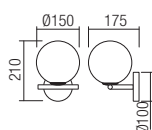

01-2643

art. **01-2640** Brushed Bronze  
art. **01-2641** Matt Black

art. **01-2642** Brushed Bronze  
art. **01-2643** Matt Black

Lampholder E14  
Power 1x max. 28W  
Input 230V, 50Hz

CE IP20

Lampholder E14  
Power 2x max. 28W  
Input 230V, 50Hz