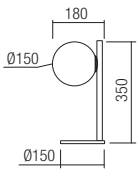

01-2643

art. **01-2640** Brushed Bronze  
art. **01-2641** Matt Black

art. **01-2642** Brushed Bronze  
art. **01-2643** Matt Black

Lampholder E14  
Power 1x max. 28W  
Input 230V, 50Hz

CE IP20

Lampholder E14  
Power 2x max. 28W  
Input 230V, 50Hz

CE IP20

art. **01-1633** Brushed Bronze  
art. **01-2646** Matt Black

Lampholder E27  
Power 2 x max. 42W  
Input 230V, 50Hz

CE IP20

art. **01-1634** Brushed Bronze  
art. **01-2647** Matt Black

Lampholder E14  
Power 3 x max. 28W  
Input 230V, 50Hz

CE IP20

art. **01-1635** Brushed Bronze  
art. **01-2648** Matt Black

Lampholder E14  
Power 5 x max. 28W  
Input 230V, 50Hz

CE IP20

art. **01-2649** Brushed Bronze  
art. **01-2650** Matt Black

Lampholder E14  
Power 1 x max. 28W  
Input 230V, 50Hz