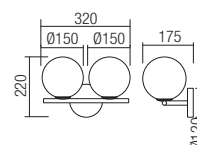

01-2643

art. **01-2640** Brushed Bronze  
art. **01-2641** Matt Black

art. **01-2642** Brushed Bronze  
art. **01-2643** Matt Black

Lampholder E14  
Power 1x max. 28W  
Input 230V, 50Hz

CE IP20

Lampholder E14  
Power 2x max. 28W  
Input 230V, 50Hz