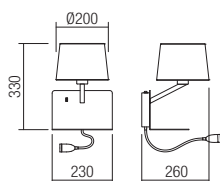

Technical info

01-1808

01-1807

art. 01-1807 Mat White
art. 01-1808 Mat Coffee

+LED

Lampholder	E27 + POWER LED 1 pc x 3W
Power	1 x max. 42W + 1 x 3W
Input	220-240V, 50/60Hz
Color temperature	3200K
Lumen source	375 lm
Lumen system	225 lm
Optic	45°
CRI	80
USB charging port	
Not dimmable	