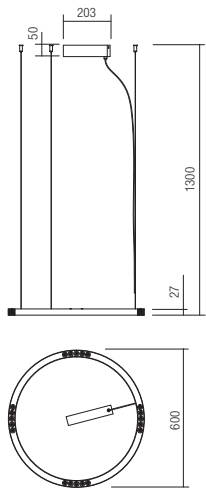

Led type	SMD LED 3030 20 pcs x 1.7W
Power	34W
Input	220-240V, 50/60Hz
Color temperature	3000K
Lumen source	3510 lm
Lumen system	2632 lm
CRI	90
Not dimmable	

CE IP20

art. **01-2205** Sand White  
 art. **01-2206** Matt Gold  
 art. **01-2207** Sand Black