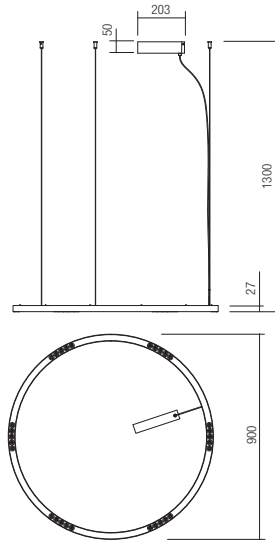

Led type	SMD LED 3030 20 pcs x 1.7W
Power	34W
Input	220-240V, 50/60Hz
Color temperature	3000K
Lumen source	3510 lm
Lumen system	2632 lm
CRI	90
Not dimmable	

CE IP20

art. **01-2205** Sand White  
 art. **01-2206** Matt Gold  
 art. **01-2207** Sand Black