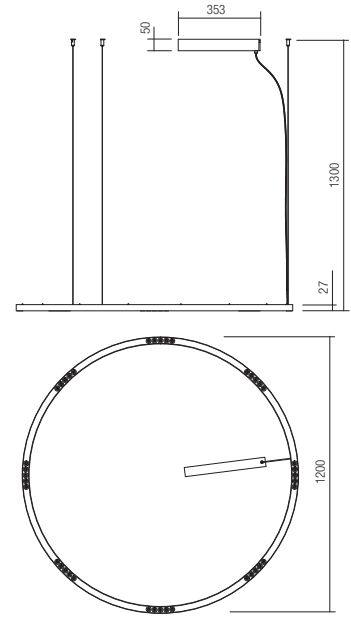

Led type	SMD LED 3030 30 pcs x 1.7W
Power	50W
Input	220-240V, 50/60Hz
Color temperature	3000K
Lumen source	5265 lm
Lumen system	3948 lm
CRI	90
Not dimmable	

CE IP20

art. **01-2208** Sand White
art. **01-2209** Matt Gold
art. **01-2210** Sand Black

Led type	SMD LED 3030 40 pcs x 1.7W
Power	68W
Input	220-240V, 50/60Hz
Color temperature	3000K
Lumen source	7020 lm
Lumen system	5265 lm
CRI	90
Not dimmable	

CE IP20